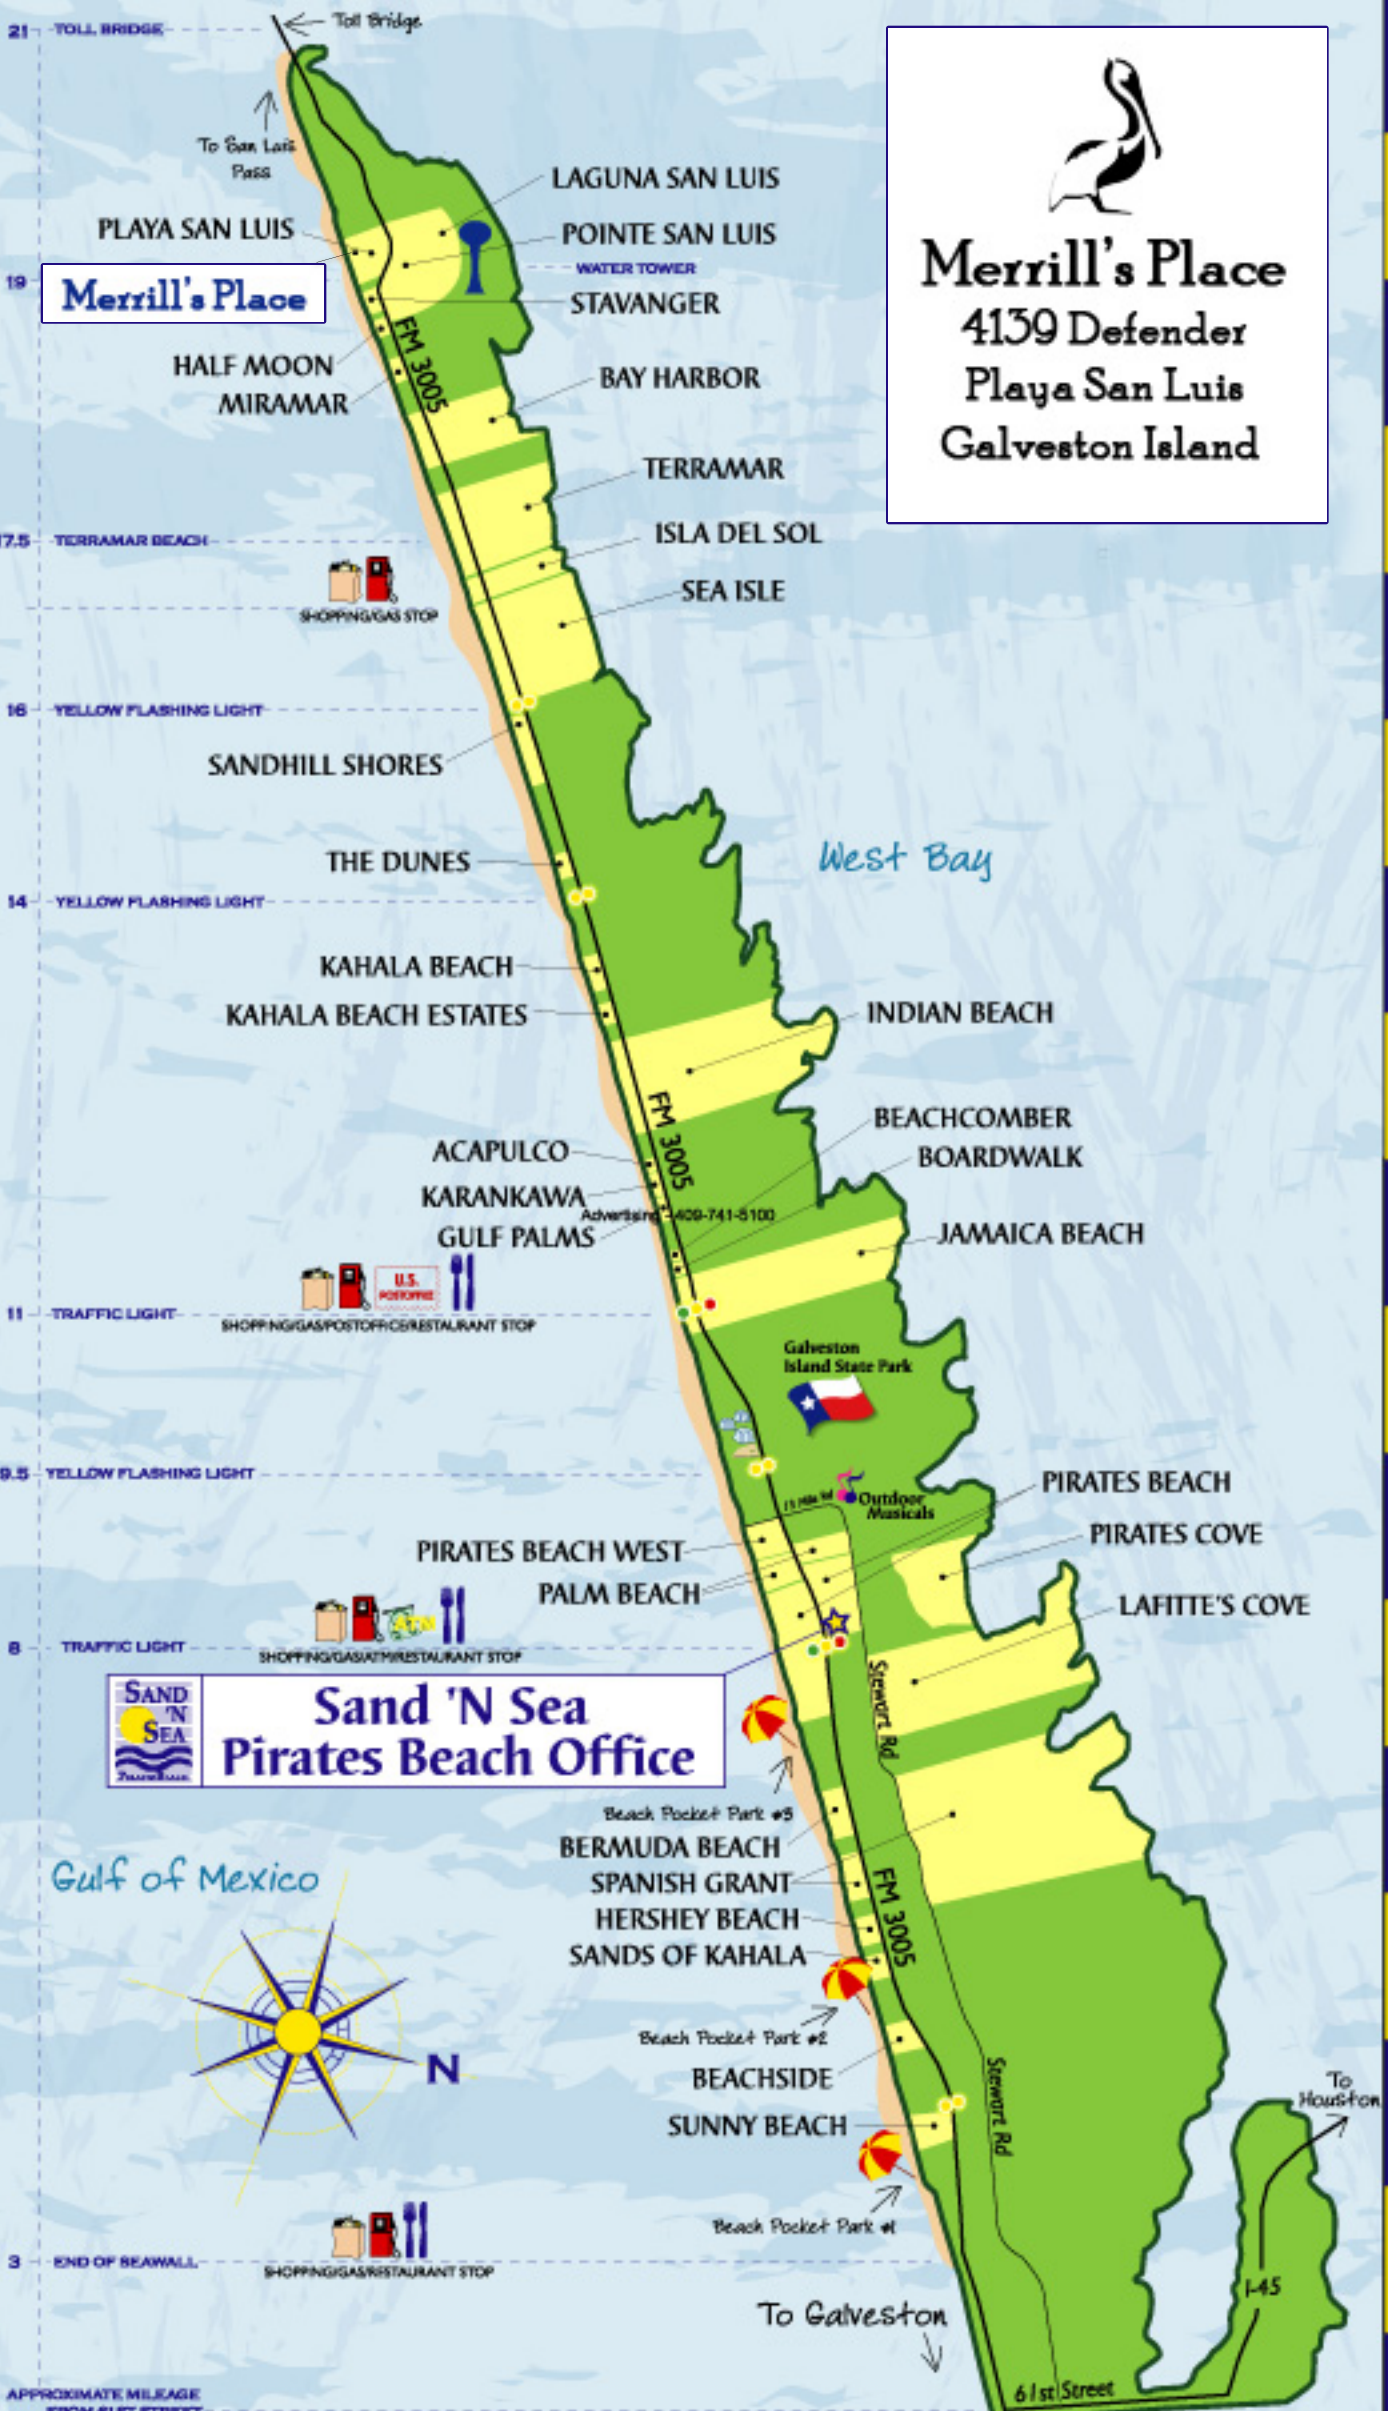

**Merrill's Place**  
 4139 Defender  
 Playa San Luis  
 Galveston Island

APPROXIMATE MILEAGE FROM 61ST STREET